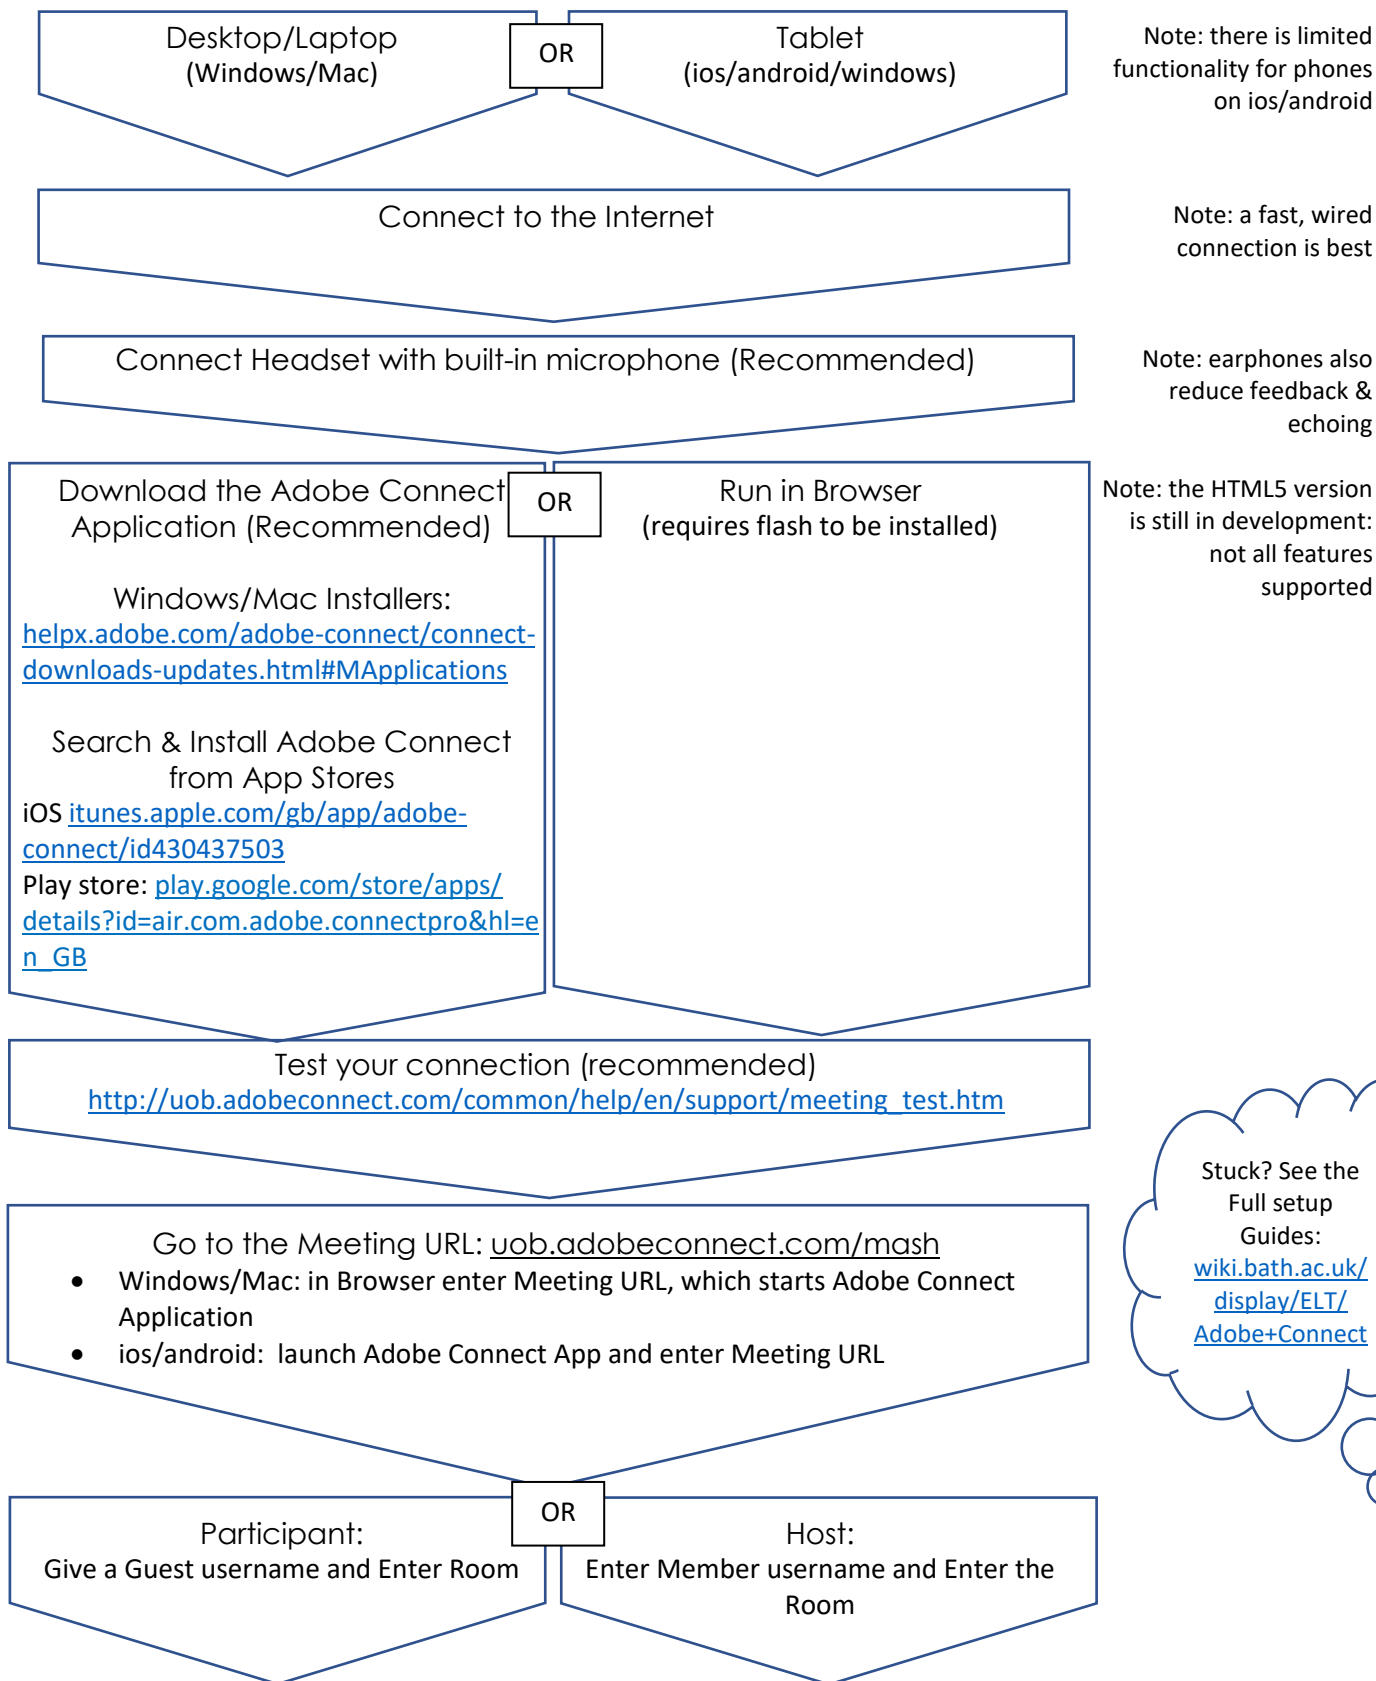

Adobe Connect: Installation Quick Start Guide

Follow the flow chart to get into an Adobe Connect meeting for the first time.

Meeting URL: uob.adobeconnect.com/mash